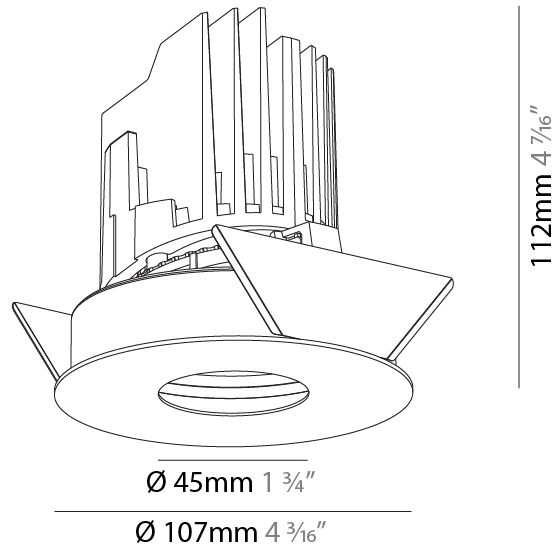

PHYSICAL

Shape: Round
Diameter (mm): 107
Diameter (in): 4 3/16
Height (mm): 112
Height (in): 4 7/16
Ceiling Thickness (mm): 10 / 12.5 / 15
Ceiling Thickness (in): 3/8 or 1/2 or 9/16
Min. Recessing Depth (mm): 130
Min. Recessing Depth (in): 5 1/8
Light Distribution: Adjustable / Downlight
Weight (kg): 0.473
Weight (lbs): 1.04
Fixture Finish: SSR / BKV / CWI / CRY / HAB / UFT / ITA / RUA / FTG / MYG / LOD / PUS / FRO / FUP / KIA / POP / BLS / SPG / MEY / GOH / GUM / CHC / COM / ABZ / JAG / OBR / MOS / ROR
Fixture Material: Aluminum Die Cast
Cut-out Measurements: 98mm / 3 7/8"

ELECTRICAL

Lamp Type: LED
Input Wattage (W): 13.2 / 16.5
Total Output Wattage (W): 12 / 15
Dimming: Tri-Mode (Non-Dimming and Phase Dimming (120Vac only) and 0-10V Dimming)
Driver Included: No
Driver Location: Recessed Housing
Driver Type: Constant Current - Universal
Housing: See components
Input Voltage (V): 120 - 277
Constant Current (MA): 350

LED

Number of LEDs: 1
Color Temperature (°K): 2700 / 3000 / 3500 / 4000
Max. Delivered Lumen (lm): 850 / 950 / 1019 / 1040
Nominal Lumen (lm): 960 / 1070 / 1156 / 1180
CRI: >90 CRI
Lamp Life (hrs): 50000

OPTICAL

Reflector°: 10
Adjustability: Rotational 355°; Tilt 30°

RATINGS AND CERTIFICATIONS

Certified By: Certified for North American Standards
IP rating: IP20

PROJECT	_____
TYPE	_____
SPECIFIER	_____
QUANTITY	_____
DATE	_____